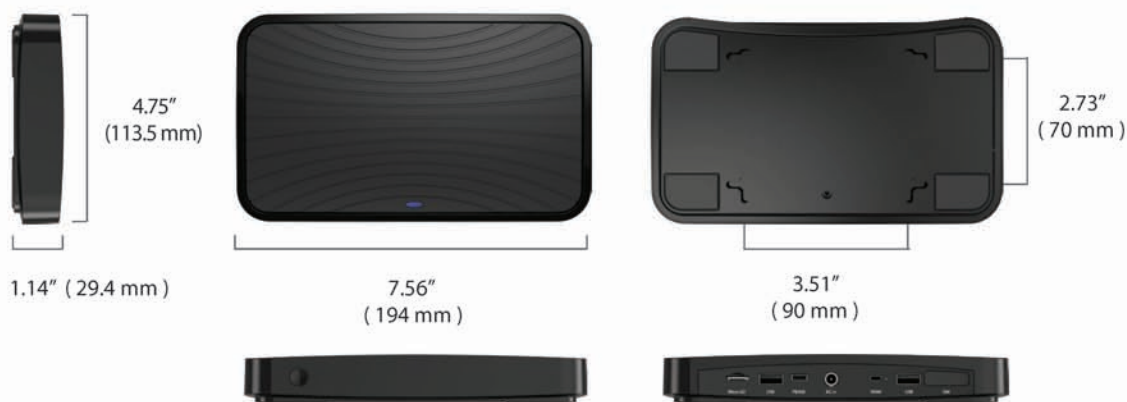

General Information	
Size (W x H x D)	194 x 113.5 x 29.4 mm
Weight	200 g
Operation Temperature	0°C to 40° C
Relative Humidity	40% - 70%
Internal Memory	4GB
Connectivity	Wi-Fi 802.11 b/g/n 3G WCDMA Bluetooth RJ45 compatible
Color	Black
Input Ports	USB (*2) / Micro SD / 3G SIM /Micro HDMI / I2C (PB and MS)/ DC in/ ON/OFF switch / Reset pin
Approvals & Certifications	ROHS, CE / FCC

Playback Functions	
Functionality	Supports auto play of movie/ flash swf file/ APK/ JPEG
	Supports content management system
	Supports up to 20 extra push buttons and motion sensor
Video Formats	MKV/ MPEG4/ AVI/ FLV/ RMVB
Image Formats	JPEG, BMP, PNG

Audio Outputs	
Mono/ Stereo	Stereo
Audio Code	MP3/ APE/ FLAC/ AAC/ OGG

Recommended Video Format	
Resolution	1920X1080
Video Format	XVID (.AVI)
Frame Rate	23.976 fps
Bit Rate	4000 Kbps
Audio code	MP3 120Kbps

Power	
Power Input	240V/110V
Power Output	9V/2A , with Battery inside
Power Consumption	18W (max)
Power Source	Power Supply Cable 2m

Packing	
Product Carton Size	300 x 150 x 50 mm
Master Carton Size	320 x 318 x 172 mm
Master Carton Weight	2.8 kg
Units Per Master Carton	5 pcs

Accessories	
Mounting	Mounting adaptor
Other Accesories	Connect Box, Push Button and Motion sensor

Specifications are subject to change without prior notice.