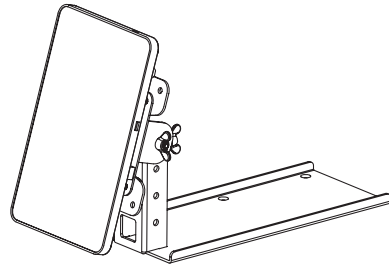

## Product Specification

**L X W X H mm**

For further information or support, please contact [support@i-display.com](mailto:support@i-display.com)

# i DISPLAY

Interactive Digital Displays

**7" highest hole horizontal position**  
190 X 300 X 162

**7" highest hole vertical position**  
122 X 300 X 196

**7" lowest hole horizontal position**  
190 X 300 X 147