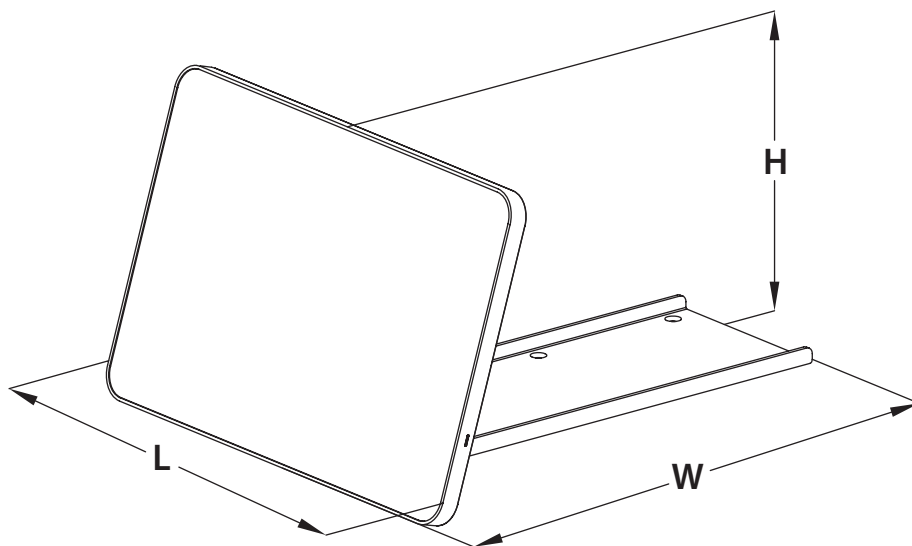

i DISPLAY

Interactive Digital Displays

Product Specification

L X W X H mm

For further information or support, please contact support@i-display.com