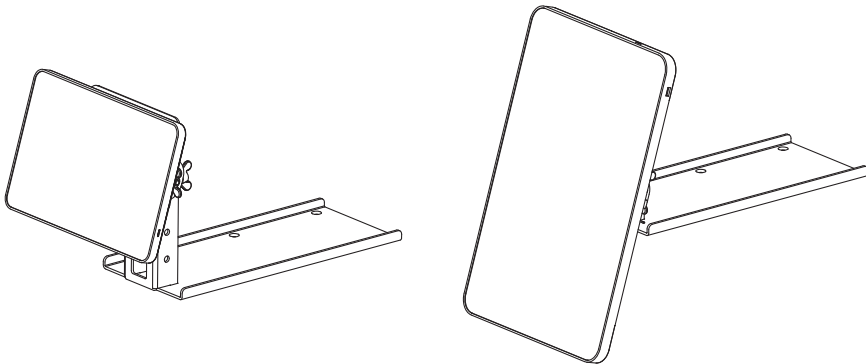

i DISPLAY

Interactive Digital Displays

i Display's range of fixtures are the perfect retail accessory for your i Display Retail Tablet and Android Advertising Display.

The Shelf clip gives you a complete solution to secure your display to any shelf location within the store.

The i Display Retail tablet Shelf clip is made from high-quality materials and is very simple to assemble.

For further information or support, please contact support@i-display.com