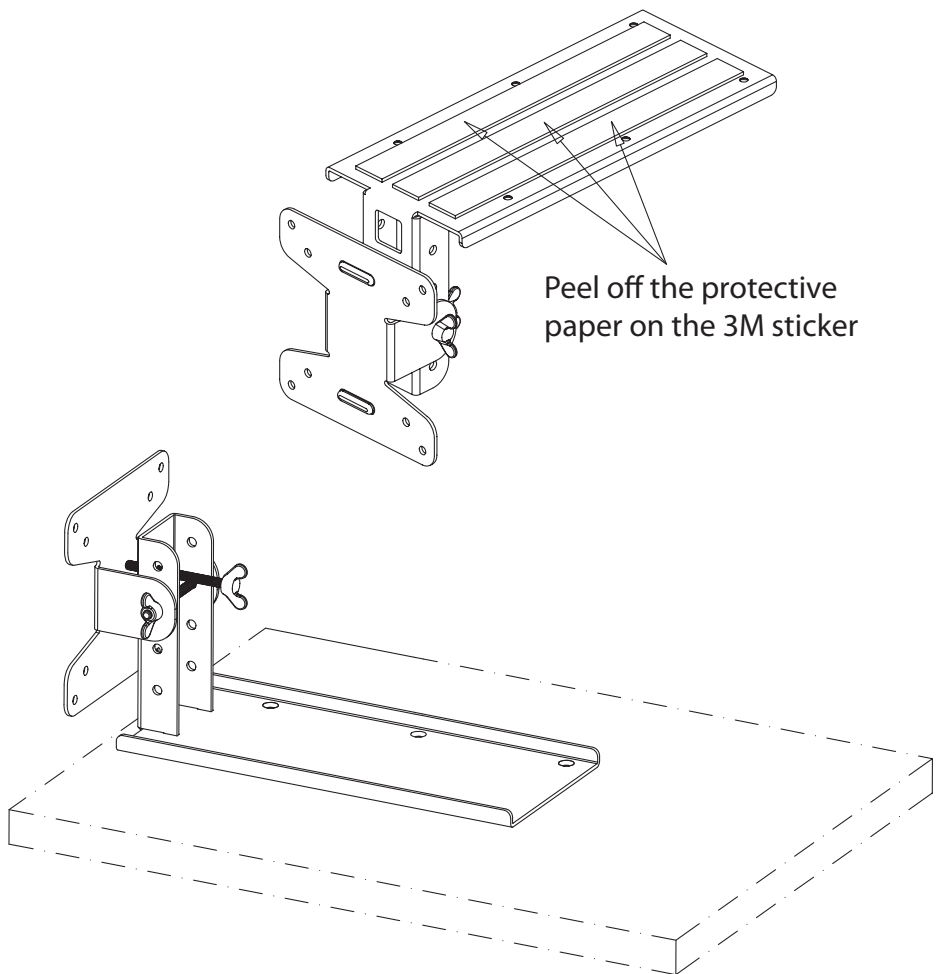

i DISPLAY

Interactive Digital Displays

Step 2

Peel off the protective paper on the 3M stickers, then stick the Shelf mount on the surface of shelf where you want the Retail Tablet placed.

For further information or support, please contact support@i-display.com