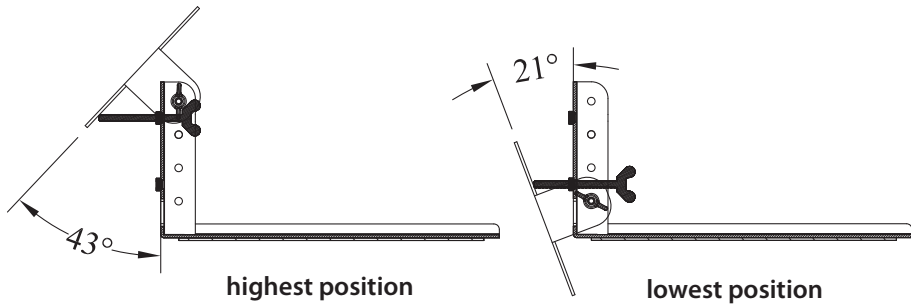

i DISPLAY

Interactive Digital Displays

Angle rotation range.