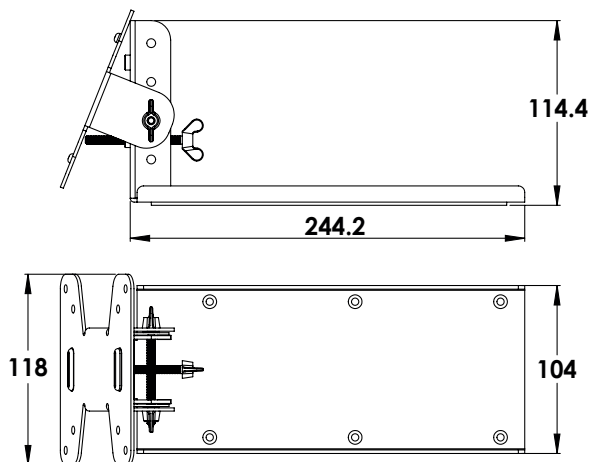

Shelf Clip general dimensions.

For further information or support, please contact support@i-display.com