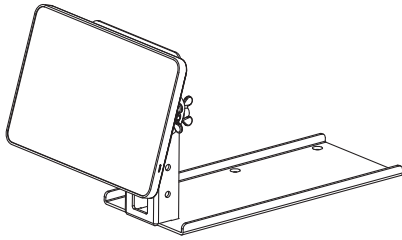

## Product Specification

**L X W X H mm**

For further information or support, please contact [support@i-display.com](mailto:support@i-display.com)

# i DISPLAY

Interactive Digital Displays

**7" highest hole horizontal position**  
190 X 300 X 162

**7" highest hole vertical position**  
122 X 300 X 196

**7" lowest hole horizontal position**  
190 X 300 X 147