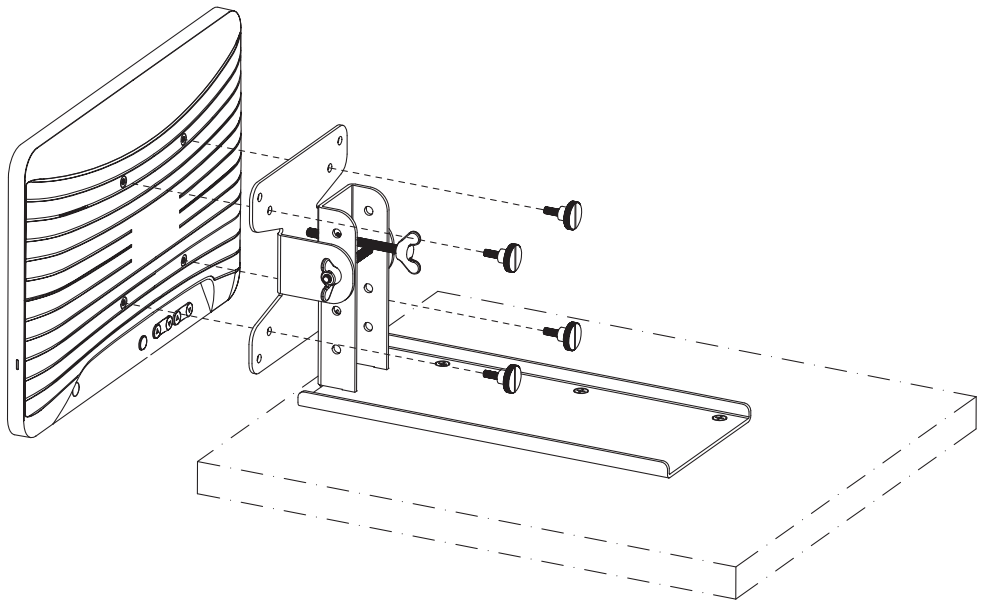

i DISPLAY

Interactive Digital Displays

Step 4

Connect the Retail Tablet with the Shelf mount by using the 4pcs of the thumb screws.

For further information or support, please contact support@i-display.com