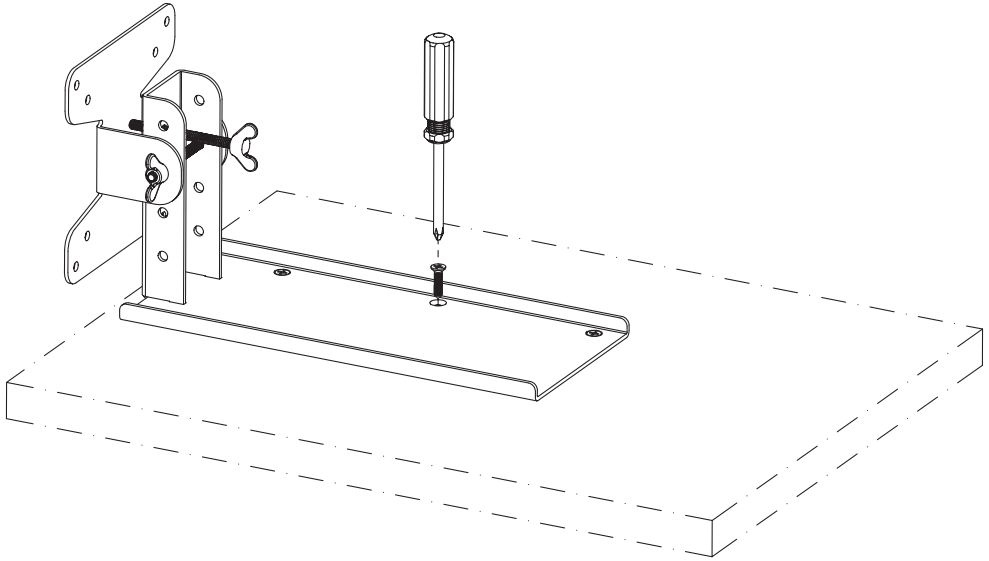

i DISPLAY

Interactive Digital Displays

Step 3

If you desire to affix the larger sized Retail Tablet (over 15.6"), we suggest you affix the Shelf mount with screws as described in the picture below, this will increase the stability of the unit.

For further information or support, please contact support@i-display.com