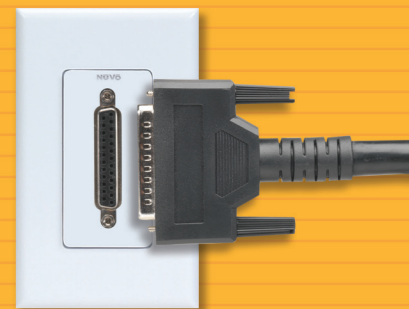

The revolutionary Allport™ wiring system neatly conceals individual connections.

NUVO®

The Sound of LiVing.