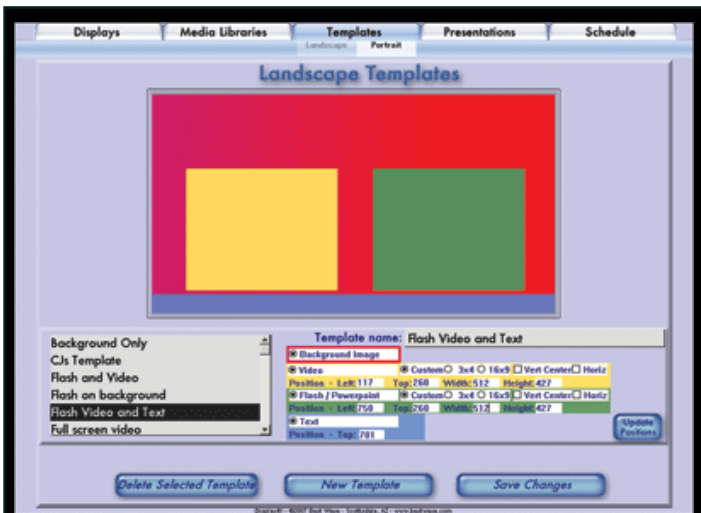

1) Pick from the preformatted templates provided or create your own.
2) Designate zones for the different content you want to display, including video, PowerPoint, Internet RSS feeds, images and Flash files.