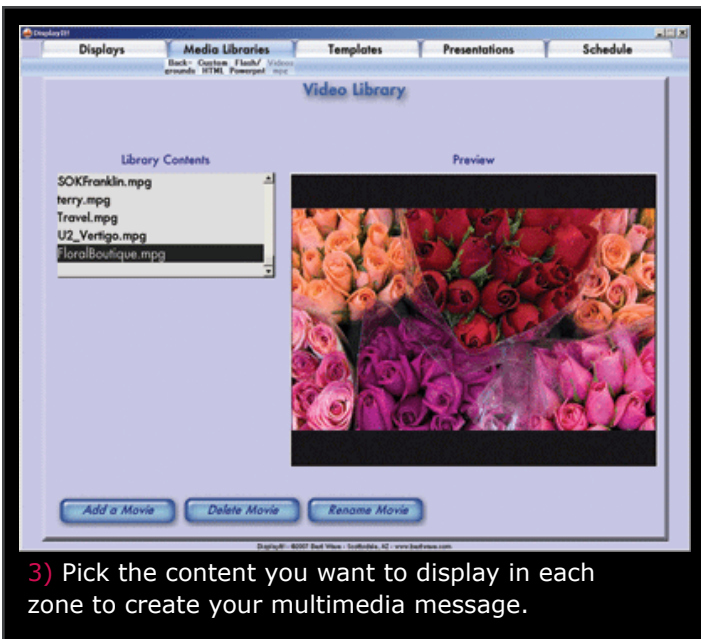

3) Pick the content you want to display in each zone to create your multimedia message.