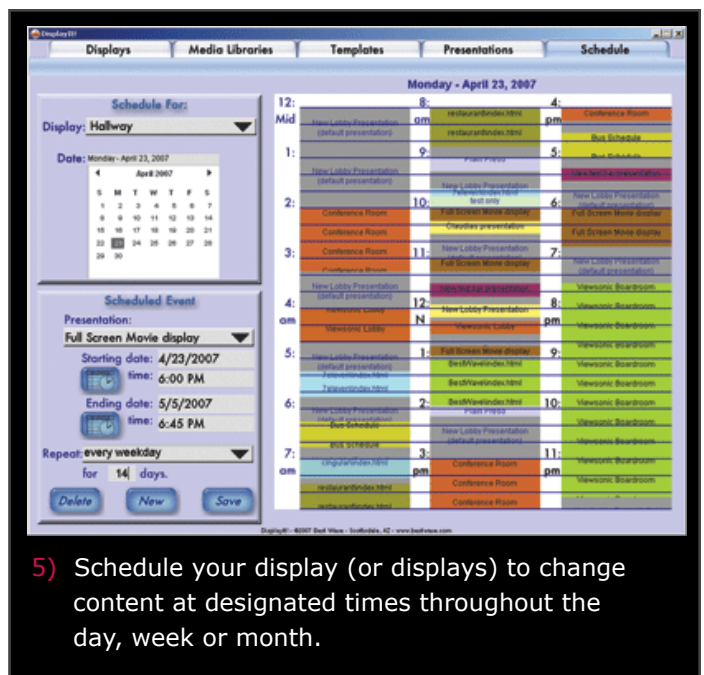

## Why *DisplayIt!* from Best Wave?

- No design staff required for sign creation. Templates make it easy to create and manage professional looking signage.
- Minimal IT staff needed for implementation and maintenance.
- Setup takes only minutes.
- Incorporate PowerPoint slide shows and other multimedia content to create slide and multimedia shows.
- Create your own content libraries with digital video, still images, flash movies, text and web pages for inclusion on your digital signs.
- Create your own template or use the pre-formatted templates that allow precise image, text, flash and video placement. Preview on-screen or send directly to your digital sign.
- Powerful scheduler plays the right content on the right display based on your pre-determined schedule. Schedules can be repeated for any number of days, weeks, or months and on weekdays or weekends, etc.
- Scaled license and maintenance fees make small networks affordable and larger networks enjoy lower per-display costs.
- Includes Event Log to help you track advertising placement and impact.

**DisplayIt!**

**ViewSonic®**  
See the difference® 

- 1) Pick from the preformatted templates provided or create your own.
- 2) Designate zones for the different content you want to display, including video, PowerPoint, Internet RSS feeds, images and Flash files.

- 3) Pick the content you want to display in each zone to create your multimedia message.

- 4) Preview your display before publishing.

- 5) Schedule your display (or displays) to change content at designated times throughout the day, week or month.