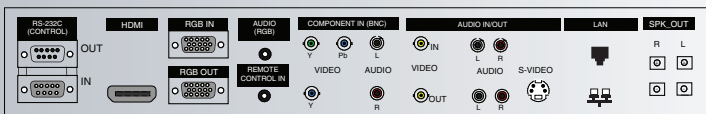

LG.ca/commercial

LG
Life's Good

M3703CCBA 37" CLASS (37.0" DIAGONAL)

M3203CCBA 32" CLASS (31.5" DIAGONAL)

M3703CCBA

M3203CCBA

Rear Jack Pack Panel

SPECIFICATIONS

AUDIO

Auto Volume	Yes
Balance	Yes
Audio Power	20W (10W x 2)
Speaker On/off	Yes
Sound mode	Clear Voice/Standard/Music/Cinema/Sports/Game /User

SPECIAL FEATURES

Temperature Sensor	Yes
Split Zoom (Self Video Wall, 5 x 5 Max)	Yes (Supports Natural Mode)
Source Selection	Digital (HDMI)/Analog (RGB)/Component/AV
Brightness/Contrast	Yes
Colour	Warm/Medium/Cool/User Control (R/G/B)
Position	H/V
Tracking	Auto/Clock/Phase
Set-up	Language (English/French/Spanish/Italian/German/Portuguese/Korean/Japanese/Chinese/Russian)
ISM Method	Normal/White Wash/Orbiter/Inversion/Dot Wash
Advanced	Gamma/Film mode/Black Level/Noise Reduction
Time	Clock/On/off Timer/Auto Sleep/Power on Delay
Information Display	Serial Number, SET ID, S/W Version
Mute	Yes
Sleep Timer	Yes
Auto Power/Source Memory	Yes
Key Lock	Yes
DPM Select	Yes