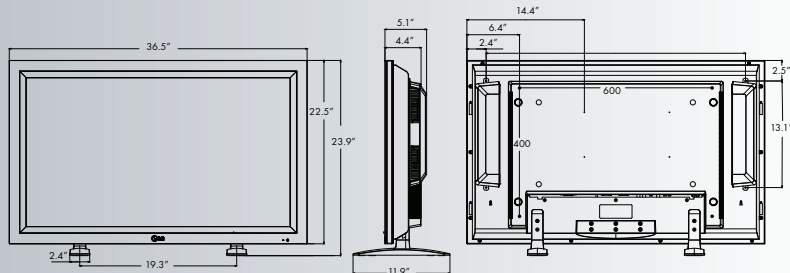

LG.ca/commercial

LG
Life's Good

M3703CCBA 37" CLASS (37.0" DIAGONAL)

M3203CCBA 32" CLASS (31.5" DIAGONAL)

M3703CCBA

M3203CCBA

Rear Jack Pack Panel

SPECIFICATIONS

CABINET

Colour	Black
Monitor Dimension (W x H x D)	36.5" x 22.5" x 5.1" (37") 31.6" x 19.4" x 4.7" (32")
Bezel Width	54mm (37") 52mm (32")
Monitor Weight	45.8 lbs (37") 31.7 lbs (32")
Monitor Dimension w/opt. stand (W x H x D)	36.5" x 23.9" x 11.9" (37") 31.6" x 21.0" x 11.9" (32")
Weight w/opt. stand	52.9 lbs (37") 37.1 lbs (32")
Weight w/opt. stand and opt. speakers	54.6 lbs (37") 38.8 lbs (32")
Packaging Dimensions (W x H x D)	45.6" x 30.2" x 10.0" (37") 38.7" x 26.0" x 7.4" (32")
Packed Weight	68.8 lbs (37") 47.2 lbs (32")
VESA™ Standard Mount Interface	600mm x 400mm (37") 200mm x 200mm (32")