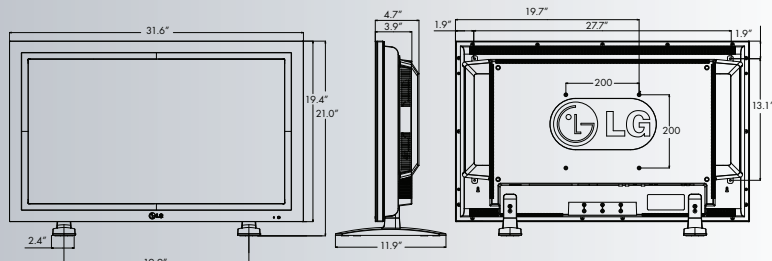

LG.ca/commercial

LG
Life's Good

M3703CCBA 37" CLASS (37.0" DIAGONAL)

M3203CCBA 32" CLASS (31.5" DIAGONAL)

M3703CCBA

M3203CCBA

Rear Jack Pack Panel

SPECIFICATIONS

PANEL	
LCD Panel Type	37" / 32"
Display Area	37.0" diagonal / 31.5" diagonal
Aspect Ratio	16:9
Native Resolution	1366 x 768 (WXGA)
Pixels(H x V x 3)	3,147,264
Brightness	500 cd/m ²
Contrast Ratio	3,000:1 (DCR)
Viewing Angle	178° / 178°
Colour Depth	16.7 Million
Response Time	5ms (G to G) (37"), 9ms (G to G) (32")
Surface Treatment	Hard Coating (3H), Anti-glare
MTBF	50,000 Hr. (Minimum), Portrait & Landscape (32") / 50,000 Hr. (Minimum), Landscape (37")
VIDEO	
Max Input Resolution	1600 X 1200 @ 60Hz(RGB) / 1920 X 1080 @ 60Hz (HDMI)
Recommended Resolution	1360 X 768 @ 60Hz (RGB, HDMI)
H-Scanning Frequency	30 ~ 83kHz (RGB, HDMI)
V-Scanning Frequency	56 ~ 75 Hz (RGB), 60 Hz (HDMI)
Pixel Frequency	162 MHz (RGB), 148.5 MHz (HDMI)
Sync Compatibility	Separate/Composite/Digital
Video Input	RGB (Analog)/HDMI (Digital)
Picture mode	Vivid/Standard/Cinema/Sports/Game/User1/User2
Colour temperature	Warm/Medium/Cool/User
REAR INPUTS/OUTPUTS	
Component Video	1 Hi-Res
PC Input via 15-Pin Sub "D"	1/1
Composite Video Input/Output	1/1
Audio Output	1
Audio Inputs	3 Plus PC Sound

CABINET

Colour	Black
Monitor Dimension (W x H x D)	36.5" x 22.5" x 5.1" (37") 31.6" x 19.4" x 4.7" (32")
Bezel Width	54mm (37") 52mm (32")
Monitor Weight	45.8 lbs (37") 31.7 lbs (32")
Monitor Dimension w/opt. stand (W x H x D)	36.5" x 23.9" x 11.9" (37") 31.6" x 21.0" x 11.9" (32")
Weight w/opt. stand	52.9 lbs (37") 37.1 lbs (32")
Weight w/opt. stand and opt. speakers	54.6 lbs (37") 38.8 lbs (32")
Packaging Dimensions (W x H x D)	45.6" x 30.2" x 10.0" (37") 38.7" x 26.0" x 7.4" (32")
Packed Weight	68.8 lbs (37") 47.2 lbs (32")
VESA™ Standard Mount Interface	600mm x 400mm (37") 200mm x 200mm (32")