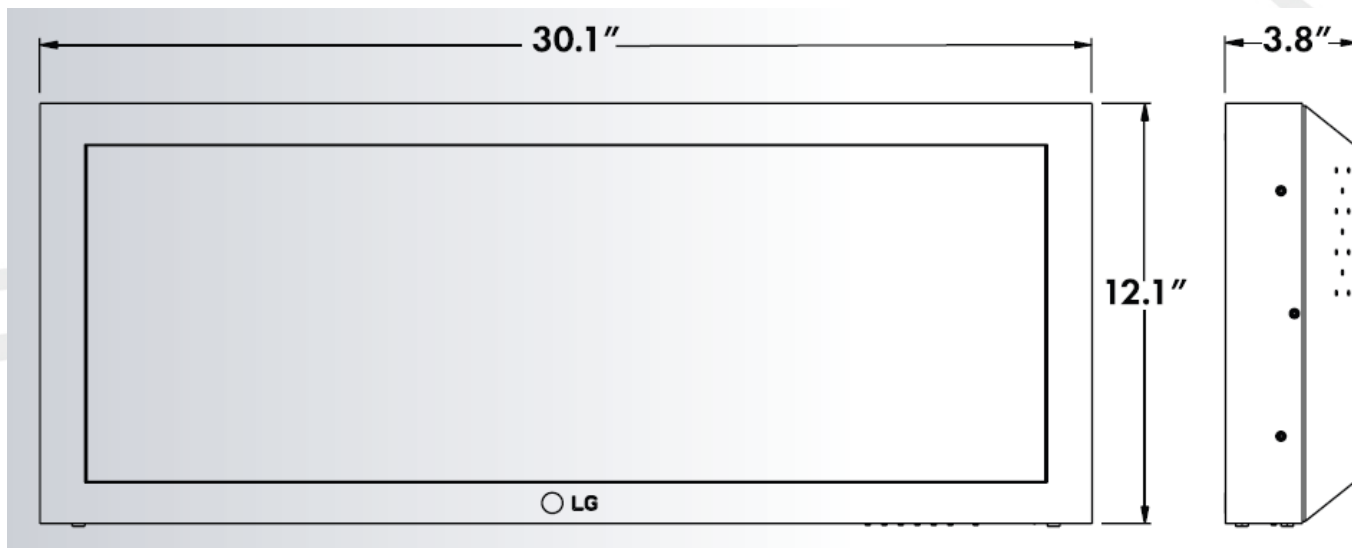

1366x768 Original Image

398 Lines

480 Lines

768 Lines

	M2900S	M2900S
Screen Size	29.1"	38.1"
Resolution	1366(H) x 480(V)	1366(H) x 398(V)

The content for the stretched monitors must be created in an appropriate size.  
The right resolution for M2900S & M3800S are 1366x480 and 1366x398 respectively.

### Panel Resolution = Content Resolution

| M3800S |

398 Lines

Active Pixel : 1360 x 398

| M2900S |

480 Lines

Active Pixel : 1360 x 480

## Dimensiones