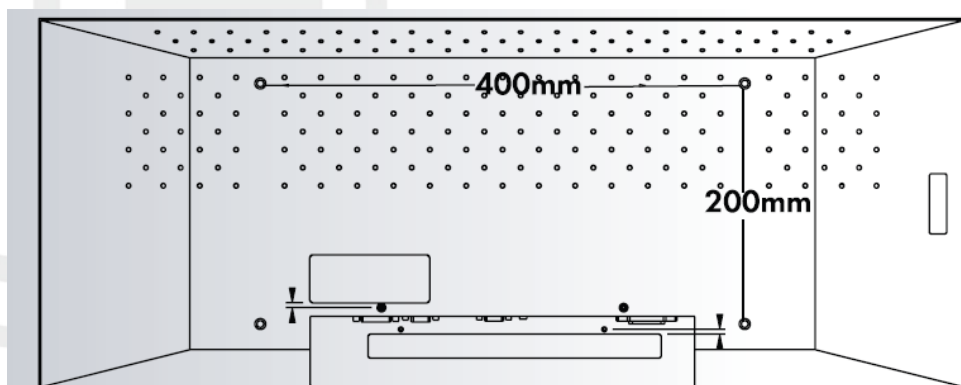

1366x768 Original Image

398 Lines

480 Lines

768 Lines

	M2900S	M2900S
Screen Size	29.1"	38.1"
Resolution	1366(H) x 480(V)	1366(H) x 398(V)

The content for the stretched monitors must be created in an appropriate size.  
The right resolution for M2900S & M3800S are 1366x480 and 1366x398 respectively.

### Panel Resolution = Content Resolution

| M3800S |

398 Lines

Active Pixel : 1360 x 398

| M2900S |

480 Lines

Active Pixel : 1360 x 480

## Dimensiones