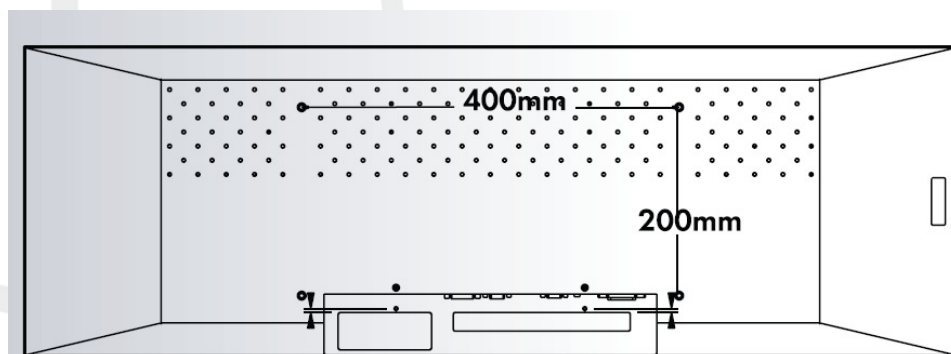

1360x768 Original Image

398 Lines

480 Lines

768 Lines

	M2900S	M2900S
Screen Size	29.1"	38.1"
Resolution	1366(H) x 480(V)	1366(H) x 398(V)

The content for the stretched monitors must be created in an appropriate size.
The right resolution for M2900S & M3800S are 1366x 480 and 1366x398 respectively.

Panel Resolution = Content Resolution

| M3800S |

398 Lines

Active Pixel : 1360 x 398

| M2900S |

480 Lines

Active Pixel : 1360 x 480

M3800S-BN

Monitor Stretch 29" 17:5

DIGITAL SIGNAGE

Dimensiones

Chasis

Color	Black
Dimensiones del Monitor (W x H x D)	38.9" x 13" x 3.6"
Peso	16.01 Kg
VESA™ Standard Mount Interface	400 x 200 mm

Conexiones

HDMI	RGB	Rs-232c	Control IR	Alimentación
Entrada	Entrada PC	Entrada	Entrada	DC
1280x1024 60Hz	1280x1024 60Hz	Control	Entrada de infrarojos	AC 100 ~ 240V 50/60 Hz