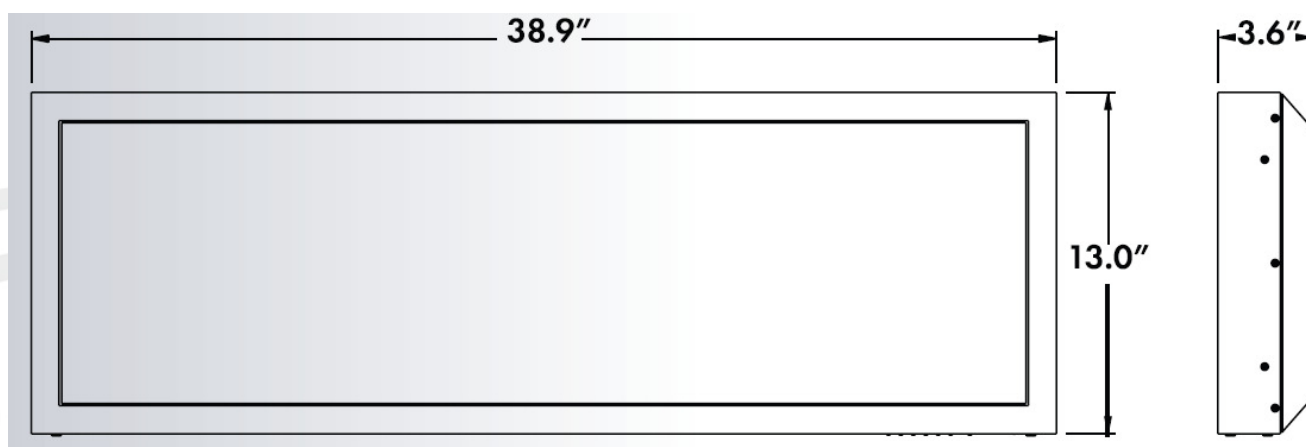

1360x768 Original Image

398 Lines

480 Lines

768 Lines

	M2900S	M2900S
Screen Size	29.1"	38.1"
Resolution	1366(H) x 480(V)	1366(H) x 398(V)

The content for the stretched monitors must be created in an appropriate size.
The right resolution for M2900S & M3800S are 1366x 480 and 1366x398 respectively.

Panel Resolution = Content Resolution

| M3800S |

398 Lines

Active Pixel : 1360 x 398

| M2900S |

480 Lines

Active Pixel : 1360 x 480

M3800S-BN

Monitor Stretch 29" 17:5

DIGITAL SIGNAGE

Dimensiones

Chasis

Color	Black
Dimensiones del Monitor (W x H x D)	38.9" x 13" x 3.6"
Peso	16.01 Kg
VESA™ Standard Mount Interface	400 x 200 mm

Conexiones

HDMI	RGB	Rs-232c	Control IR	Alimentación
Entrada	Entrada PC	Entrada	Entrada	DC
1280x1024 60Hz	1280x1024 60Hz	Control	Entrada de infrarojos	AC 100 ~ 240V 50/60 Hz