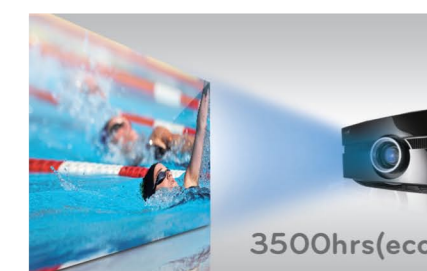

Extended long lamp life

With optimal lamp control, the projector has a long life span ranging from 3000hrs to 3500hrs (Eco). As a result, you can enjoy clear pictures longer and the extended lamp replacement cycle reduces maintenance cost.