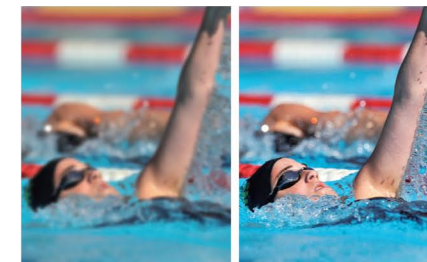

The future of home entertainment CF181D

LG CF181D is a SXRD system projector using LCoS, an innovation that has strengths and advantages of both DLP (high contrast ratio) and LCD (superb color impression) technology. With the high response time of 2.5ms, LCoS technology provides amazingly sharp and detailed picture quality even in scenes with fast motions.