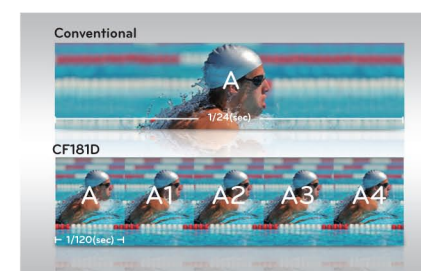

Realistic picture quality

CF181D Full HD home entertainment projector applies the upgraded 120Hz TruMotion technology that repeats motion compensation frames to reproduce natural images without breakup. With 35000:1 high contrast ratio and 1800 ANSI-lumens superior brightness, CF181D displays vivid and clear pictures even for light images with bright backgrounds.