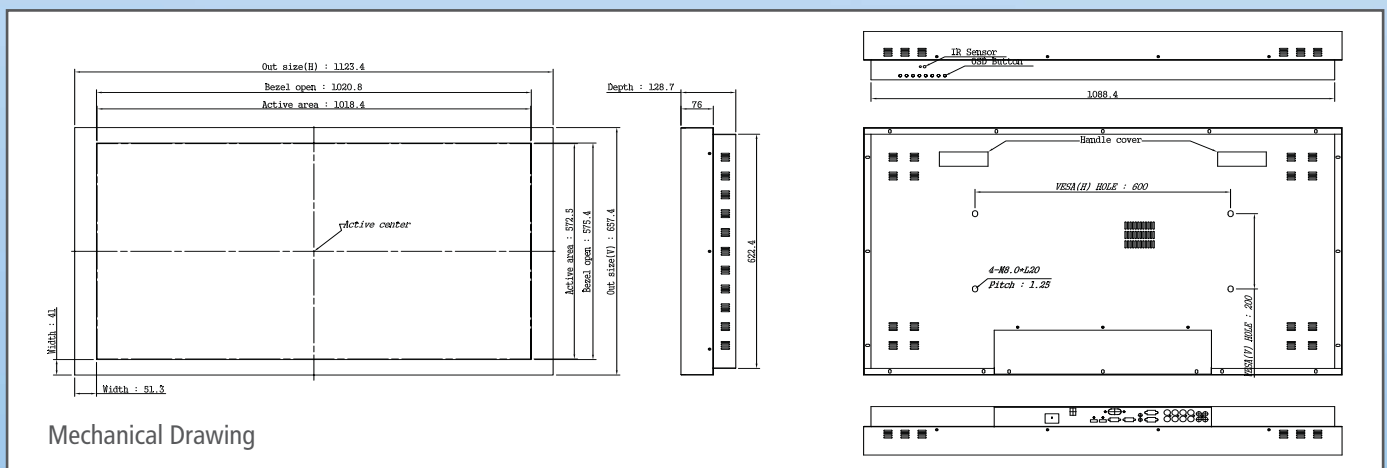

Display Panel	Panel Technology	LCD S-PVA TFT		
	Screen Size (inch cm)	46" 116,84		
	Active Display Area (mm)	1018.35 x 572.54		
	Number of Pixels	1920 x 1080 (WUXGA)		
	Aspect Ratio	16 : 9		
	Display Colors	16.7 Mil.		
	Brightness (cd/m ²)/(typ)	450		
	Contrast Ratio	4000 : 1		
	Response Time (ms, GTG)	8		
	Viewing Angle (H/V)	178°/178°		
	Life Time	50,000h		
	Housing	black powder coated metal		
	Touch Screen	Resolution	11456 x 6400	
Response Time (ms)		Touch: 10 Drawing: 15,2		
Glass		Transmission: 92% up to 100%, Thickness: 5mm with anti-vandal		
Available object size for Touch (mm)		Touch: ø5 Stylus: ø6		
Interface		USB 1.1		
Weight (kg)		12		
Power consumption (W)		0,6 W		
Touch Intensity		over 60,000,000		
Detection Method		Infrared Rays		
Resolution	Monitor	1920 x 1080 (67.5kHz/60Hz)		
	DTV (without tuner)	1080p (Multi Screen: 1080p)		
Connectivity & Control	Input	Video	1x VGA (15pin D-Sub), 1 x HDMI, 1x Composite (BNC), 1x Component (BNC), 1x RS232C	
		Audio	1x PC, 1x Component, 1x Composite	
	Output	Video	1 x VGA (15pin D-Sub), 1x DVI (connector type: HDMI), 1x Composite (BNC), 1x Component (BNC), 1x RS232C	
		Audio	Speaker ready (optional)	
	Integrated Video Wall Function (Multi-Screen)		available with: HDMI, D-Sub, Component, Composite	
	Power Requirement	Input Voltage	100 - 240VAC	
	Power Consumption	Operation DPMS (typ) (W)	260 2	
	Auto Cooling System		Yes (1EA)	
Auto Power Control (DPMS)		yes (optional set-up)		
Option	Tempered Glass	yes		
Mechanical	Dimension (mm)	Set (W x H x L) (mm)	1123.4 x 657.4 x 128.7	
		Bezel Size (U/D/L/R) (mm)	41 / 41 / 51.3 / 51.3	
		Packed (W x D x H) (mm)	1245 x 795 x 250	
		Wall Mounting Hole (W x H mm)	600 x 200	
	Weight (kg)	Set Packed (kg)	48,5 53,5	
Approvals	EMI/EMC Safety	FCC, CE cTUVus, TUV, CB		
Environmental Conditions	Temperature Humidit	0°- 40° 20% – 80%		
OSD Languages		10		
Accessories		power cord, HDMI cable, D-Sub cable, user manual, remote control		
Warranty		Standard: 2 years, less than 18 hours usage per day		
EAN Code		880 909 374 652 7		