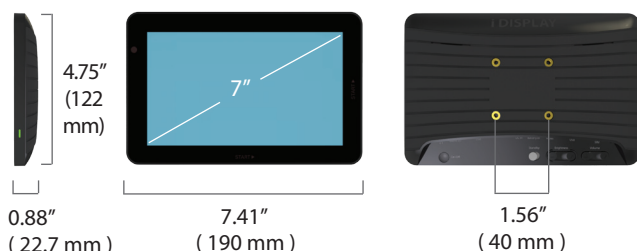

Panel Information	
Screen Size	7"
Touch Screen Type	High quality capacitive touch screen
Active Area	154.08 (W) x 85.92 (H) mm
Pixel Pitch	0.0642 (H) x 0.1790 (V) mm
Max Resolution	480 x 600
Brightness	400 cd/m2
Contrast Ratio	500
Horizontal Viewing Angle	3 o'clock = 70° 9 o'clock = 70°
Vertical Viewing Angle	12 o'clock = 50° 6 o'clock = 70°
Aspect Ratio	16:9

Playback Functions	
Functionality	Supports auto play of movie/ flash swf file/ APK/ JPEG Support Standby mode Supports content management system Supports up to 20 extra push buttons
Video Formats	MKV/ MPEG4/ AVI/ FLV/ MOV/RMVB
Image Formats	JPEG, BMP, PNG

Audio Outputs	
Mono/ Stereo	Stereo
Audio Code	MP3/ APE/ FLAC/ AAC/ OGG

Recommended Video Format	
Resolution	1920X1080
Video Format	XVID (.AVI)
Frame Rate	23.976 fps
Bit Rate	4000 Kbps
Audio code	MP3 120Kbps

Power	
Power Input	110V/240V
Power Output	9V/2A , with Battery inside
Power Consumption	18W (max)
Power Source	Internal battery 1400mAH, external battery, Power supply cable 2m
Battery Charging Time	2 hours
Operation Time in Stand By Mode	15 days with external 4 Cell R. Battery 21 days with D cell battery clip

General Information	
Front Facing Camera	2 megapixels (1600x1200), Focus: fixed
Size (W x H x D)	190 x 122 x 22.8 mm
Weight	420 g
Operation Temperature	0°C to 40° C
Relative Humidity	40% - 70%
Internal Memory	4GB
Connectivity	Wi-Fi 802.11 b/g/n Bluetooth RJ45 compatible
Color	Black / White (other colors optional)
Input Ports	USB (*2) / Micro SD / Micro HDMI / Earphones / I2C (PB and MS) / DC in/ On standby switch / Home button / Volume button / Brightness button
Approvals & Certifications	ROHS, CE / FCC

Packing	
Product Carton Size	300 x 150 x 50 mm
Master Carton Size	320 x 318 x 172 mm
Master Carton Weight	5 kg
Units Per Master Carton	5 pcs

Accessories	
Mounting	Mounting adaptor
Other Accesories	Counter Display, Floor Display, Table Bracket, Shelf Bracket, Rotating Shelf Bracket, Wall Bracket, Connect Box, 9v External battery, Single Docking Station, Multi Docking Station, Push Button, Motion Sensor

Specifications are subject to change without prior notice. Contact: support@i-display.com

i DISPLAY
Interactive Digital Displays