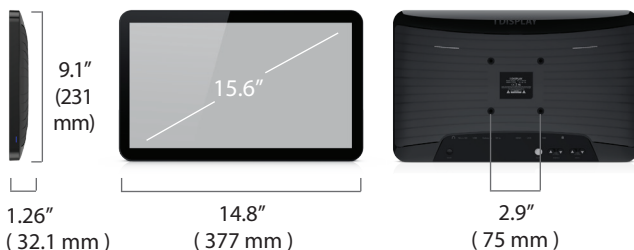

Panel Information

Screen Size	15.6"
Touch Screen Type	Resistive touch screen
Active Area	344.23 (H) x 193.53 (V) mm
Pixel Pitch	0.252 (H) x 0.252 (V) mm
Max Resolution	1024 x 600
Brightness	450 cd/m2
Contrast Ratio	400
Horizontal Viewing Angle	3 o'clock = 45° 9 o'clock = 45°
Vertical Viewing Angle	12 o'clock = 15° 6 o'clock = 35°
Aspect Ratio	16:9

Playback Functions

Functionality	Supports auto play of movie/ flash swf file/ APK/ JPEG Supports content management system Supports up to 20 extra push buttons and motion sensor
Video Formats	MKV/ MPEG4/ AVI/ FLV/ MOV/RMVB
Image Formats	JPEG, BMP, PNG

Audio Outputs

Mono/ Stereo	Stereo
Audio Code	MP3/ APE/ FLAC/ AAC/ OGG

Recommended Video Format

Resolution	1920X1080
Video Format	XVID (.AVI)
Frame Rate	23.976 fps
Bit Rate	4000 Kbps
Audio code	MP3 120Kbps

Power

Power Input	110V/240V
Power Output	12V/4A
Power Consumption	25W (max)
Power Source	Power Supply cable 3m

General Information

Size (W x H x D)	377 x 231 x 32 mm
Weight	1530 g
Operation Temperature	0°C to 40° C
Relative Humidity	40% - 70%
Internal Memory	4GB
Connectivity	Wi-Fi 802.11 b/g/n 3G WCDMA (CDMA 2000 optional) Bluetooth 2.1 RJ45 compatible
Color	Black / White (other colors optional)
Input Ports	USB (*2) / Micro SD / 3G SIM / HDMI / RS232 / Earphones / I2C (PB and MS) / DC in / ON / OFF switch / Volume button / Brightness button
Approvals & Certifications	ROHS, CE / FCC

Packing

Product Carton Size	522 x 107 x 301 mm
Master Carton Size	540 x 234 x 330 mm
Master Carton Weight	6.5 kg
Units Per Master Carton	2 pcs

Accessories

Mounting	Mounting adaptor
Other Accesories	Large counter display, Floor Display, Wall Bracket, Rotating Wall Bracket, Shelf Bracket, Rotating Shelf Bracket, Connect Box, Push Button, Motion Sensor

Specifications are subject to change without prior notice. Contact: support@i-display.com

i DISPLAY
Interactive Digital Displays