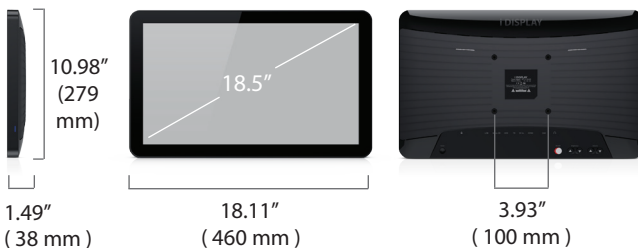

Panel Information

Screen Size	18.5"
Touch Screen Type	Resistive touch screen
Active Area	409.80 (H) x 230.40 (V) mm
Pixel Pitch	0.3 (H) x 0.3(V) mm
Max Resolution	1024 x 600
Brightness	250 cd/m2
Contrast Ratio	1000
Horizontal Viewing Angle	3 o'clock = 80° 9 o'clock = 80°
Vertical Viewing Angle	12 o'clock = 80° 6 o'clock = 80°
Aspect Ratio	16:9

Playback Functions

Functionality	Supports auto play of movie/ flash swf file/ APK/ JPEG Supports content management system Supports up to 20 extra push buttons and motion sensor
Video Formats	MKV/ MPEG4/ AVI/ FLV/ MOV/RMVB
Image Formats	JPEG, BMP, PNG

Audio Outputs

Mono/ Stereo	Stereo
Audio Code	MP3/ APE/ FLAC/ AAC/ OGG

Recommended Video Format

Resolution	1920X1080
Video Format	XVID (.AVI)
Frame Rate	23.976 fps
Bit Rate	4000 Kbps
Audio code	MP3 120Kbps

Power

Power Input	110V/240V
Power Output	12V/4A
Power Consumption	36W (max)
Power Source	Power Supply cable 3m

General Information

Size (W x H x D)	460 x 279 x 38 mm
Weight	3330 g
Operation Temperature	0°C to 40° C
Relative Humidity	40% - 70%
Internal Memory	4GB
Connectivity	Wi-Fi 802.11 b/g/n Bluetooth 2.1 RJ45 compatible
Color	Black / White (other colors optional)
Input Ports	USB (*2) / Micro SD / HDMI / RS232/ Earphones / I2C (PB and MS) / DC in / ON/OFF switch / Volume button / Brightness button
Approvals & Certifications	ROHS, CE / FCC

Packing

Product Carton Size	607 x 107 x 351 mm
Master Carton Size	625 x 234 x 379 mm
Master Carton Weight	11 kg
Units Per Master Carton	2 pcs

Accessories

Mounting	Mounting adaptor
Other Accesories	Large counter display, Floor Display, Wall Bracket, Rotating Wall Bracket, Shelf Bracket, Rotating Shelf Bracket, Connect Box, Push Button, Motion Sensor

i DISPLAY
Interactive Digital Displays

Specifications are subject to change without prior notice. Contact: support@i-display.com