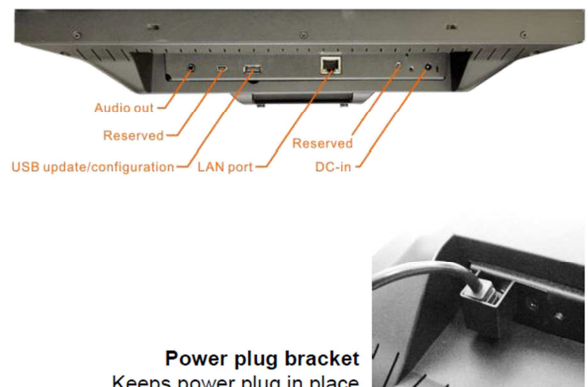

Automatic NTP keeps time and date in sync

Automatic NTP keeps time and date in sync

Automatic NTP keeps time and date in sync

Automatic NTP keeps time and date in sync

Automatic NTP keeps time and date in sync

Automatic NTP keeps time and date in sync

Automatic NTP keeps time and date in sync

Automatic NTP keeps time and date in sync

Automatic NTP keeps time and date in sync

Automatic NTP keeps time and date in sync

Automatic NTP keeps time and date in sync

Display and Sound

15.6" 16:9 TFT LCD panel

300 nits maximum brightness

1366x768 panel resolution

Built-in stereo speakers 2Wx2

Local Storage

Internal 2GB local storage (approx. 120

minutes of maximum quality video @2Mbps

or thousands of still images)

Memory card slot: Secure Digital

(SD/SDHC)

Card capacity: up to 8GB (SDHC)

Physical I/O Connectors

Ethernet: RJ45 Port

Wi-Fi: IEEE 802.11 b/g/n (2.4GHz only)

3.5mm Audio out

USB host (Type A) x1

Mounting Options

VESA MIS-D75 mounting posts

Accessories

Power adapter

Ethernet cable

Wi-Fi antenna

Monopod flex stand

(Optional) PVK-202 VESA display stand

Power supply

Rating: 12V / 3.3A

UL/PSE (Japan) certified

Power consumption

24 Watts (video playback at 100%

brightness)

Environmental

Operating temperature: 0 to 40°C

Humidity: 5 to 85% @ 40°C, non-

condensing

Dimensions

Main body (WxHxD): 382 x 253 x 54 mm /

15" x 10" x 2.13"

Weight

2.65 Kg / 5.84 pounds

Certifications

CE/FCC/RoHS

Warranty

1-year limited parts & labor

Sirkom Europe, S.L.
Avda. Lendakari Aguirre, 50-52 – 48014 Bilbao (Spain) Tel. +34 944765344
marketing@sirkom.com